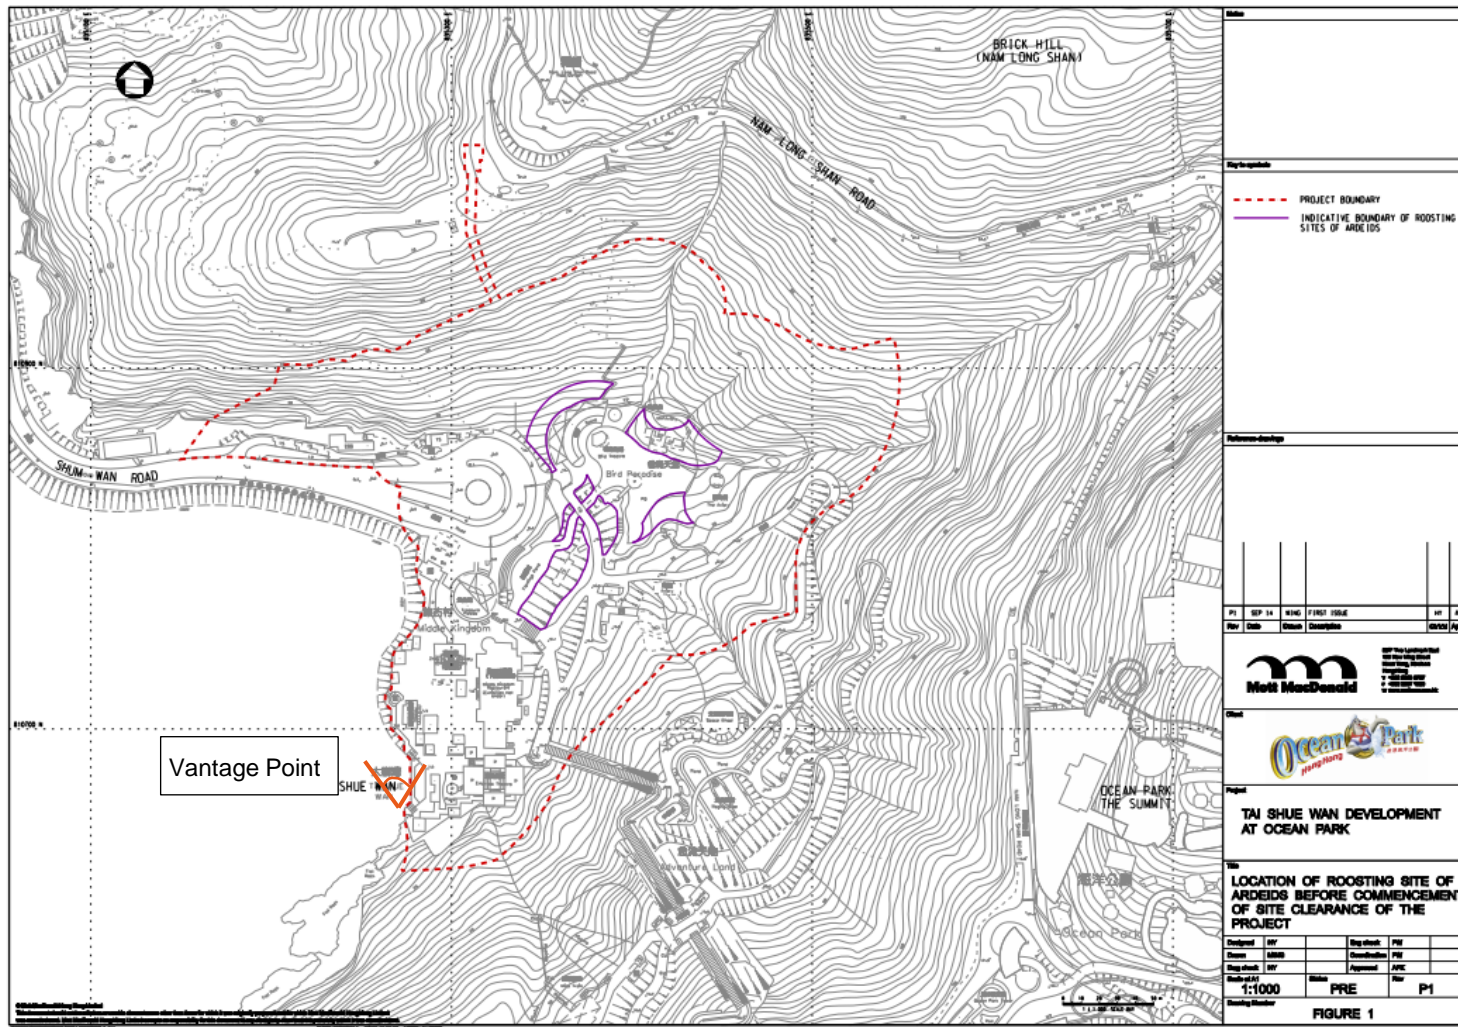

L. Ecological Inspection Records

Figure 1 – Location of Two Groups of *Platycodon Grandiflorus*

Photo 1 – Group 2 of *Platycodon Grandiflorus*

Photo 2 – Current situation of fencing and warning sign

Figure 2: Vantage Point for Roosting Activities of Ardeids in Peak Wintering Season