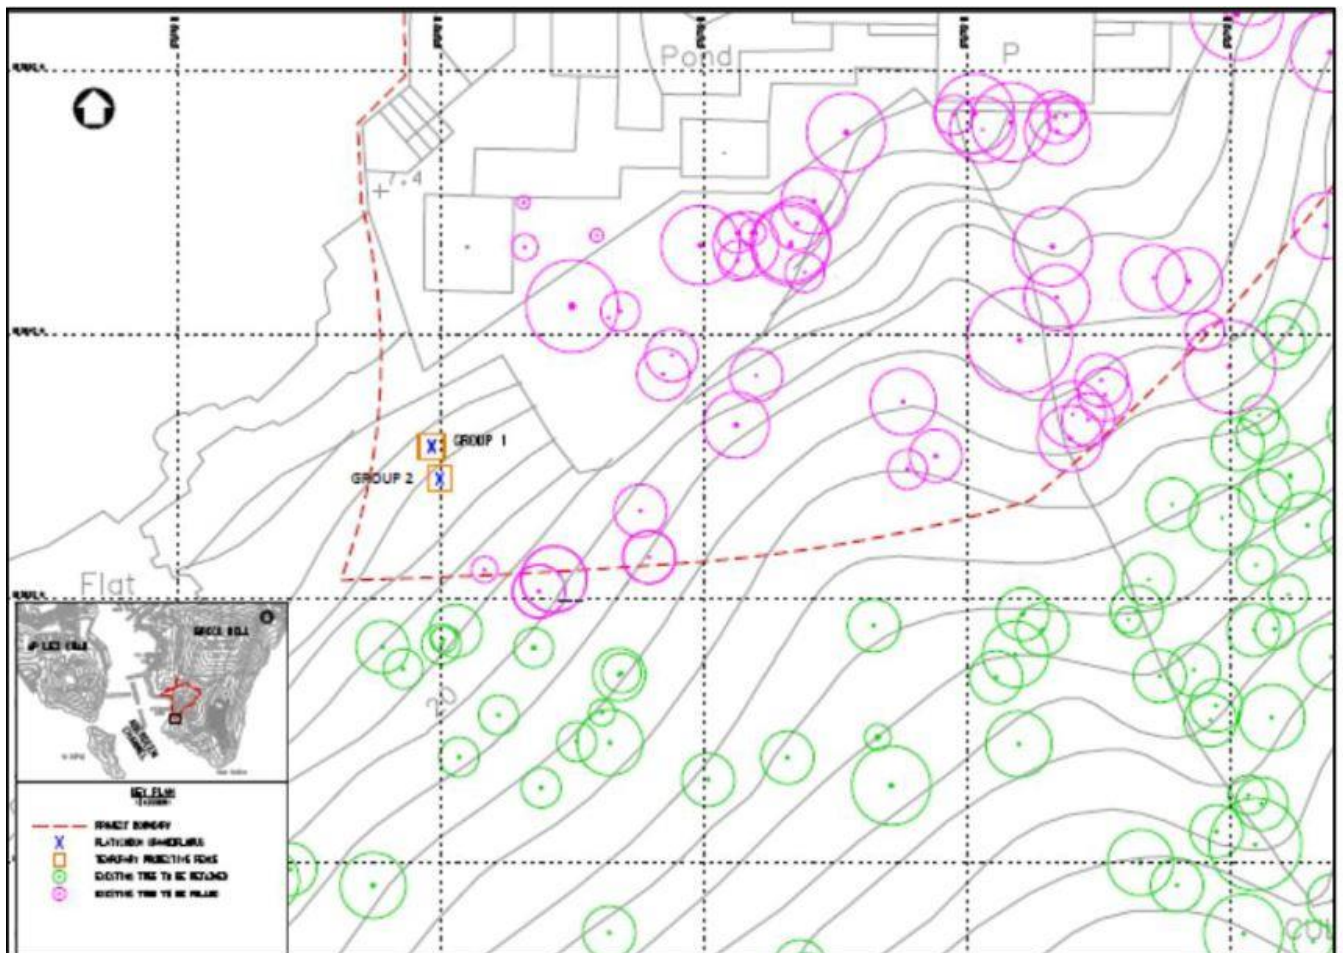

L. Ecological Inspection Records

Figure 1 – Location of Two Groups of *Platycodon Grandiflorus*

Photo 1 – Group 2 of *Platycodon Grandiflorus*

Photo 2 – Current situation of fencing and warning sign

Figure 2: Vantage Point for Roosting Activities of Ardeids in Peak Wintering Season